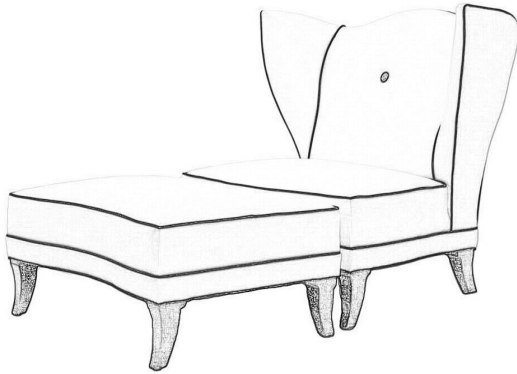

# MARTIN INDUSTRIES

CUSTOM FINE FURNITURE

## the A V A chair

Height: 38 <sup>3</sup>/<sub>4</sub>"  
Width: 40 <sup>1</sup>/<sub>2</sub>"  
Overall Depth: 35"

Seat Height: 16"  
Seat Width: 36"  
Seat Depth: 23"

COM: 6 yards  
COL: 130 sq. ft.

## the A V A ottoman

Height: 15"  
Width: 36"  
Depth: 26"

COM: 2 yard  
COL: 40 sq. ft.

visit us: **2810 east victoria street, 2nd floor, phila. pa.**

call us: **215-426-7890**

email us: **martinindustries@comcast.net**